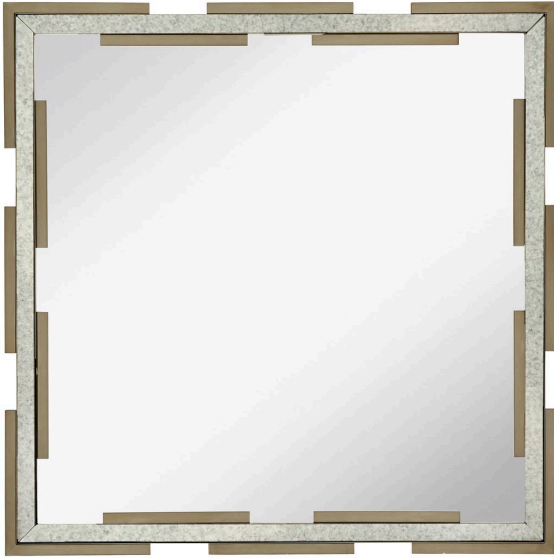

3337-P

Brushed Gold With Antique Mirror Panels

SKU: 3337-P

Categories: [Traditional](#), [Traditional/Transitional](#)

Tags: [Decorative Framed Mirror](#)

ADDITIONAL INFORMATION

Size [38x38](#)

Color [Gold](#)