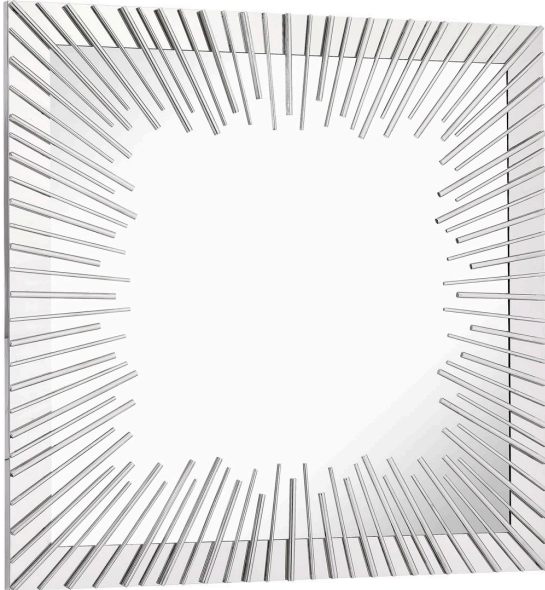

3349-P

Polished Stainless

SKU: 3349-P

Categories: [Contemporary](#)

Tags: [Decorative Framed Mirror](#)

ADDITIONAL INFORMATION

Size	35x35
Color	Stainless