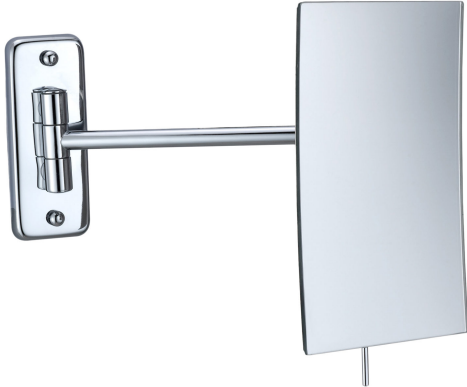

9014

Polished Chrome w/ 3X Mag. 5"W x 8"H x 9"L

SKU: 9014

Categories: [Makeup Mirrors](#)

PRODUCT DESCRIPTION

Polished Chrome w/ 3X Mag.

5"W x 8"H x 9"L

ADDITIONAL INFORMATION

Weight	5 lbs
Color	Silver
Magnification	3X
Shape	Rectangle
Frame	Metal
Size	6 X 8