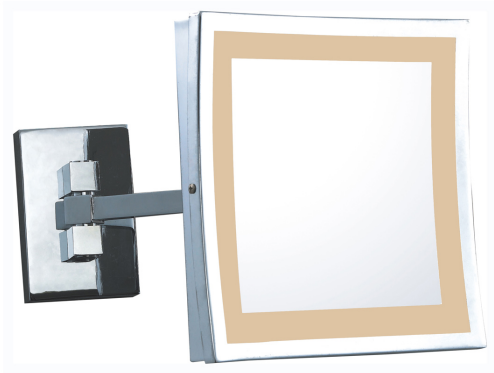

9015

Polished Chrome w/ LED 8"H x 8"W x 13"L

SKU: 9015

Categories: [Makeup Mirrors](#)

PRODUCT DESCRIPTION

Polished Chrome w/ LED

8"H x 8"W x 13"L

ADDITIONAL INFORMATION

Weight	6 lbs
Color	Silver
Magnification	3X
Shape	Square
Frame	Metal
Size	8.5 X 8.5