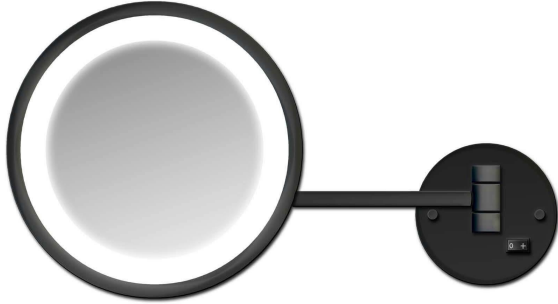

9025-MB

Round Makeup Mirror 10" Dia. w/ 3X Magnification and Frosted LED Light and Matte Black Finish

SKU: 9025-MB

Categories: [Makeup Mirrors](#)

Tags: [Makeup Mirror](#)

ADDITIONAL INFORMATION

Size	10 Dia
Color	Matte Black
Shape	Round