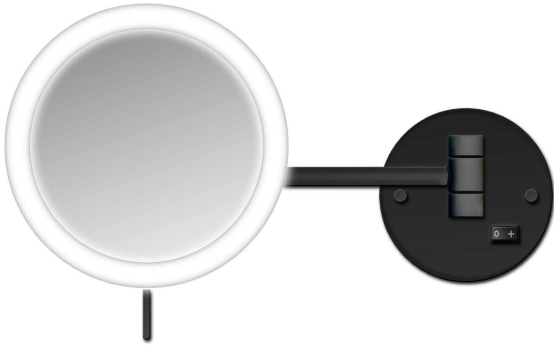

9028-MB

Makeup Mirror 8" Dia. w/ 3X Magnification and Frosted LED Light and Matte Black Finish

SKU: 9028-MB

Categories: [Makeup Mirrors](#)

Tags: [Makeup Mirror](#)

ADDITIONAL INFORMATION

Size	8" DIA
Color	Matte Black
Shape	Round