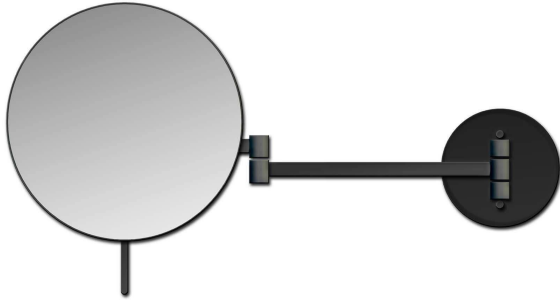

9029-MB

Round Makeup Mirror 8" Dia. w/ 3X Magnification and
Matte Black Finish

SKU: 9029-MB

Categories: [Makeup Mirrors](#)

Tags: [Makeup Mirror](#)

ADDITIONAL INFORMATION

Size	8" DIA
Color	Matte Black
Shape	Round