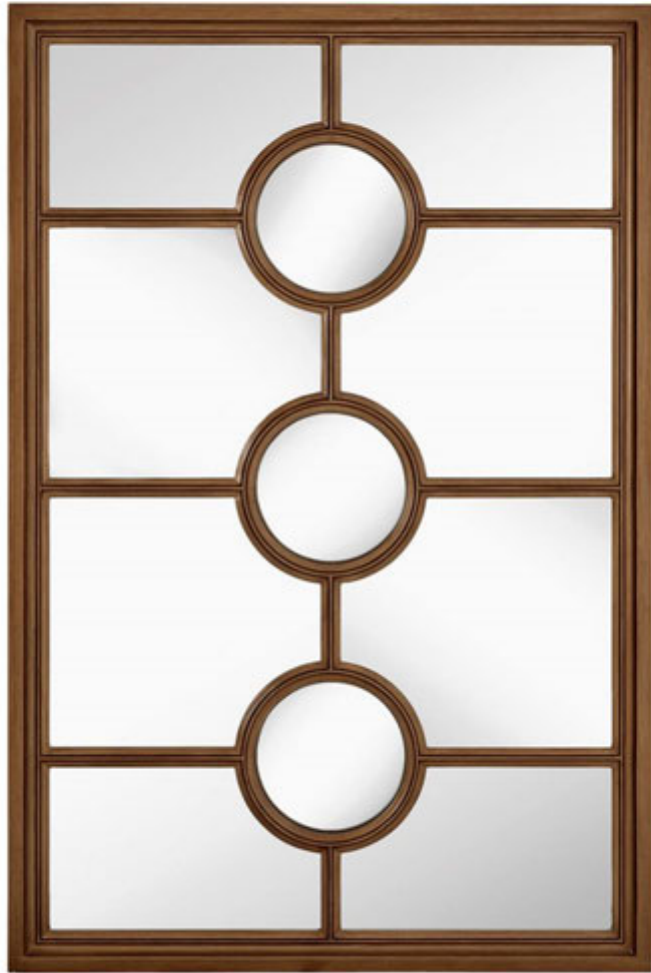

Majestic
Mirror&Frame

Style #: 2712-P 36" X 60" OA 32" X 56" GL
Antique Bronze Metal

Majestic
Mirror&Frame

Style #: 2713-P 35" X 70" OA 29" X 64" GL
Black with Cracked Glass

CONTACT STEPHEN BECKER TO ORDER: stephen@majesticmirror.com | (410) 336-4139

Style #: 2736-P 40" X 60" OA 35" X 55" GL
Antique Gold with Convex Mirror

Style #: 2739-P 36" X 76" OA 27" X 67" GL
Natural Stone

CONTACT STEPHEN BECKER TO ORDER: stephen@majesticmirror.com | (410) 336-4139