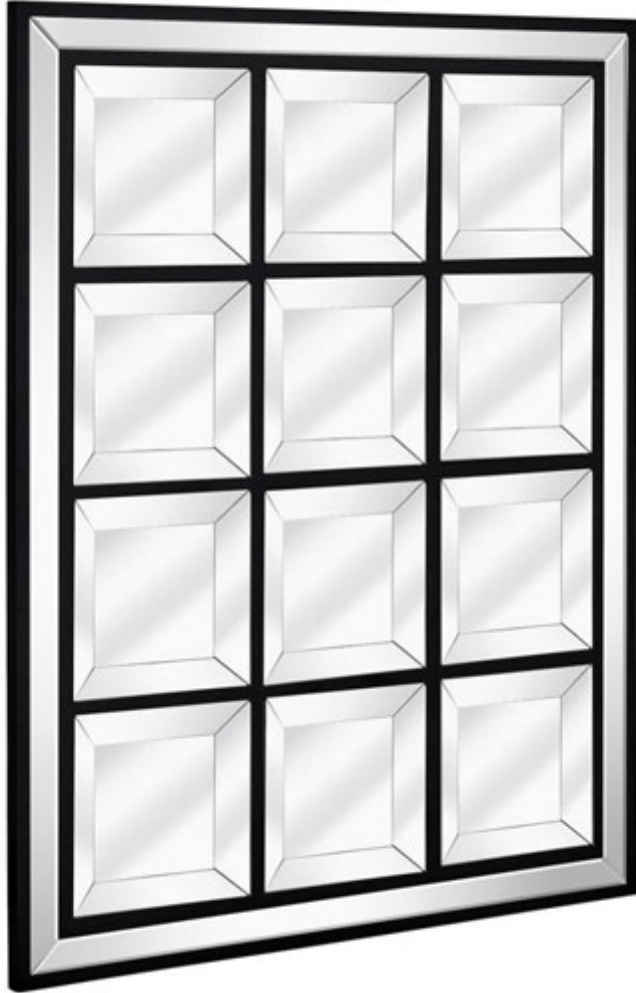

Style #: 2809-P 36" X 48" OA 28" X 40" GL
Mirror with Beveled Mirror Panels

CONTACT STEPHEN BECKER TO ORDER: stephen@majesticmirror.com | (410) 336-4139

Style #: 2810-P 40" X 53" OA 8" X 8" GL
Semi Gloss Black