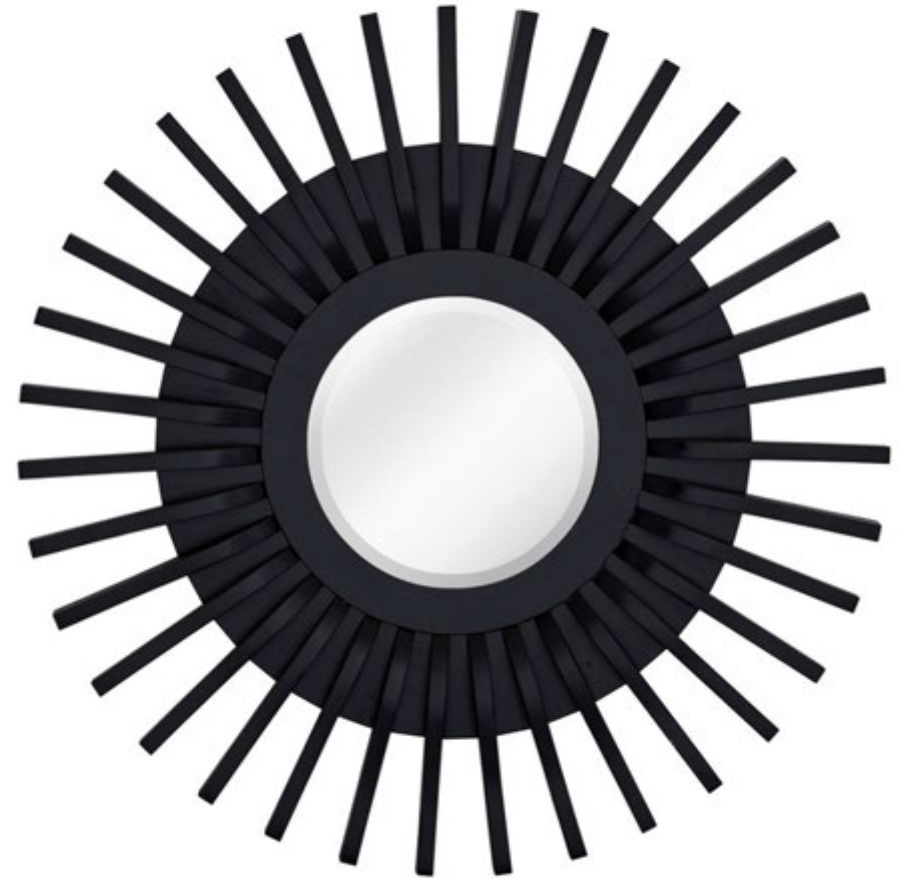

CONTACT STEPHEN BECKER TO ORDER: stephen@majesticmirror.com | (410) 336-4139