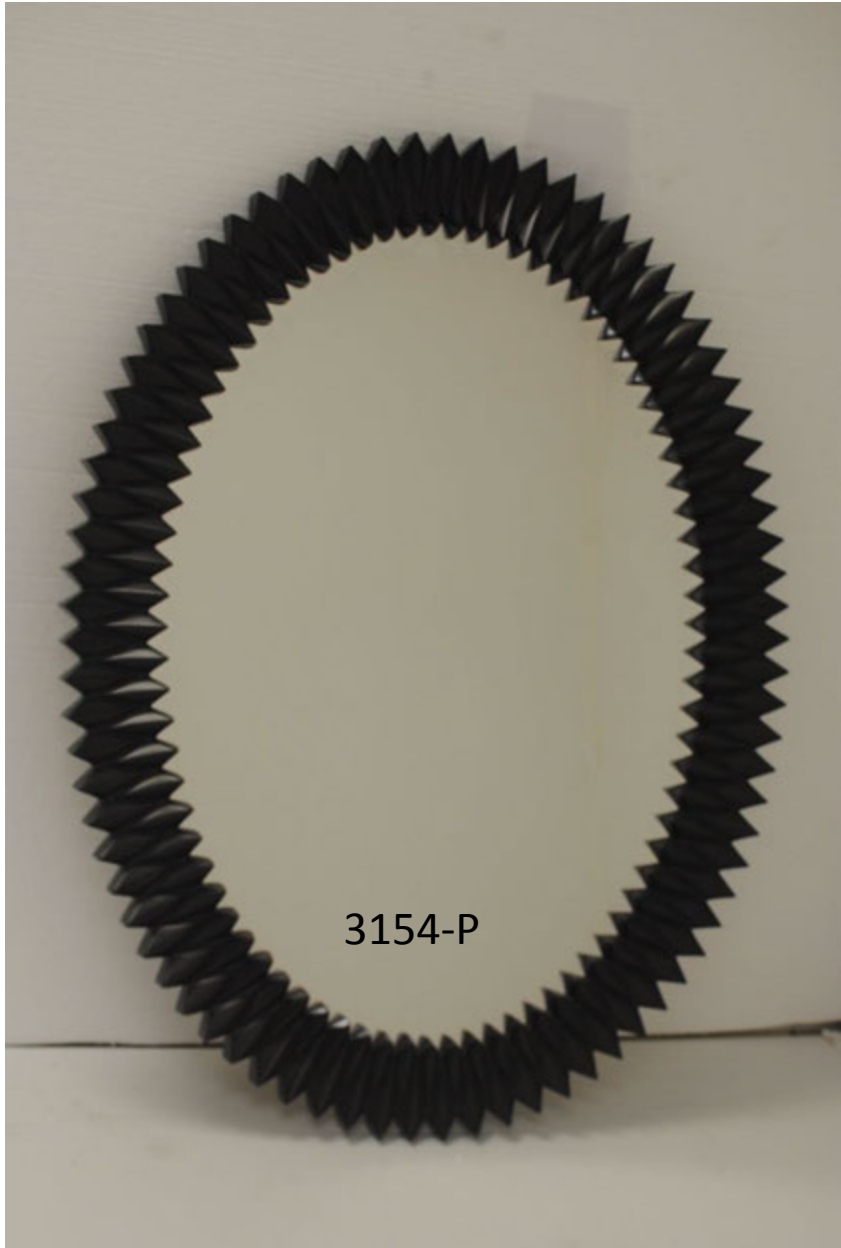

CONTACT STEPHEN BECKER TO ORDER: stephen@majesticmirror.com | (410) 336-4139

3141-B

3146-P

CONTACT STEPHEN BECKER TO ORDER: stephen@majesticmirror.com | (410) 336-4139

CONTACT STEPHEN BECKER TO ORDER: stephen@majesticmirror.com | (410) 336-4139