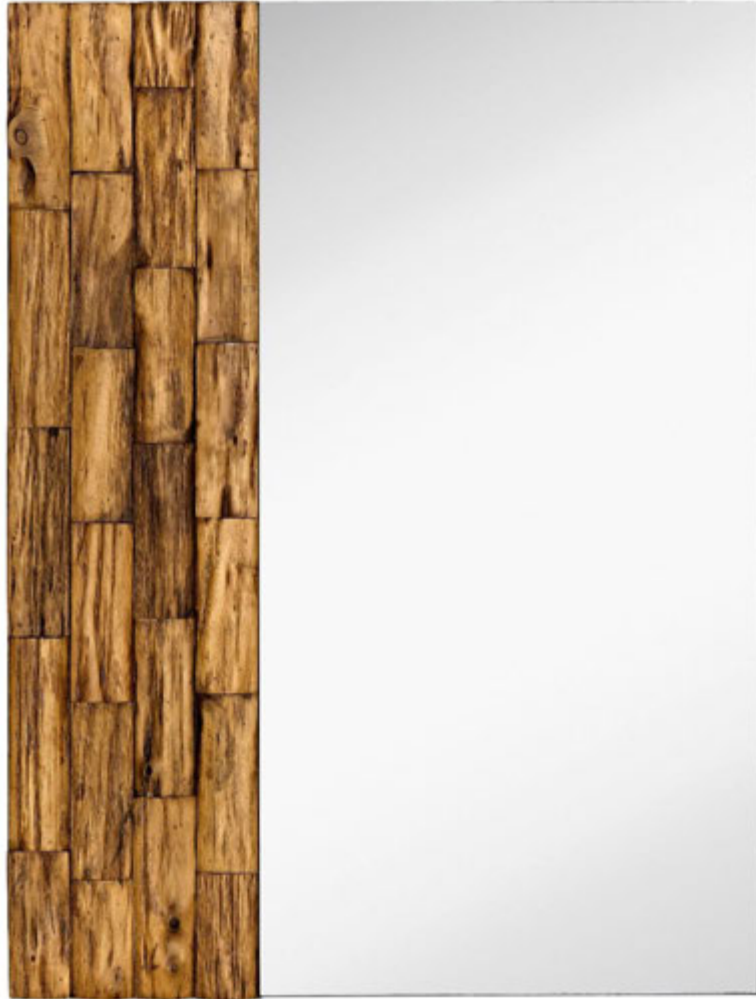

Majestic
Mirror & Frame

Style #: 2473-B 32" X 48" OA 20" X 36" GL
Mirror with Light Walnut Wood

Majestic
Mirror & Frame

Style #: 2478-P 47" X 31" OA 43" X 29" GL
Antique Mirror with Detailed Black Liner

CONTACT STEPHEN BECKER TO ORDER: stephen@majesticmirror.com | (410) 336-4139