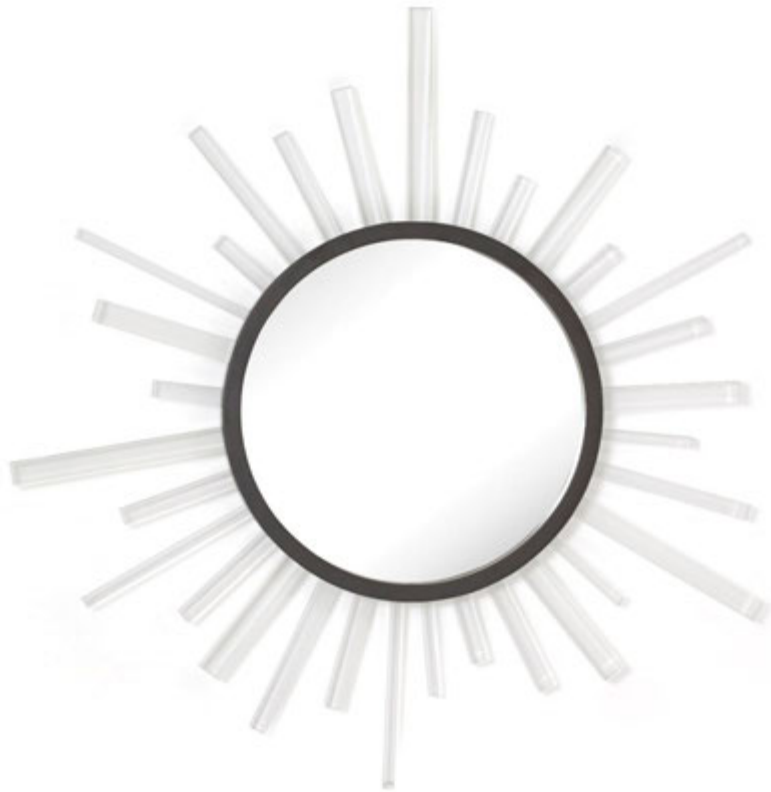

Style #: 3082-P 32" DIA OA 15" DIA GL
Semi Gloss Black with Plexi Detail