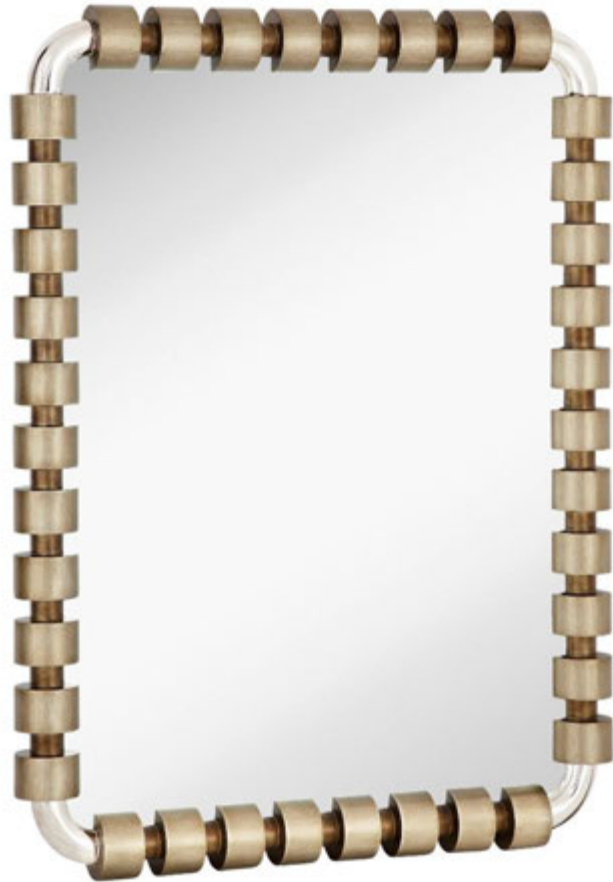

CONTACT STEPHEN BECKER TO ORDER: stephen@majesticmirror.com | (410) 336-4139