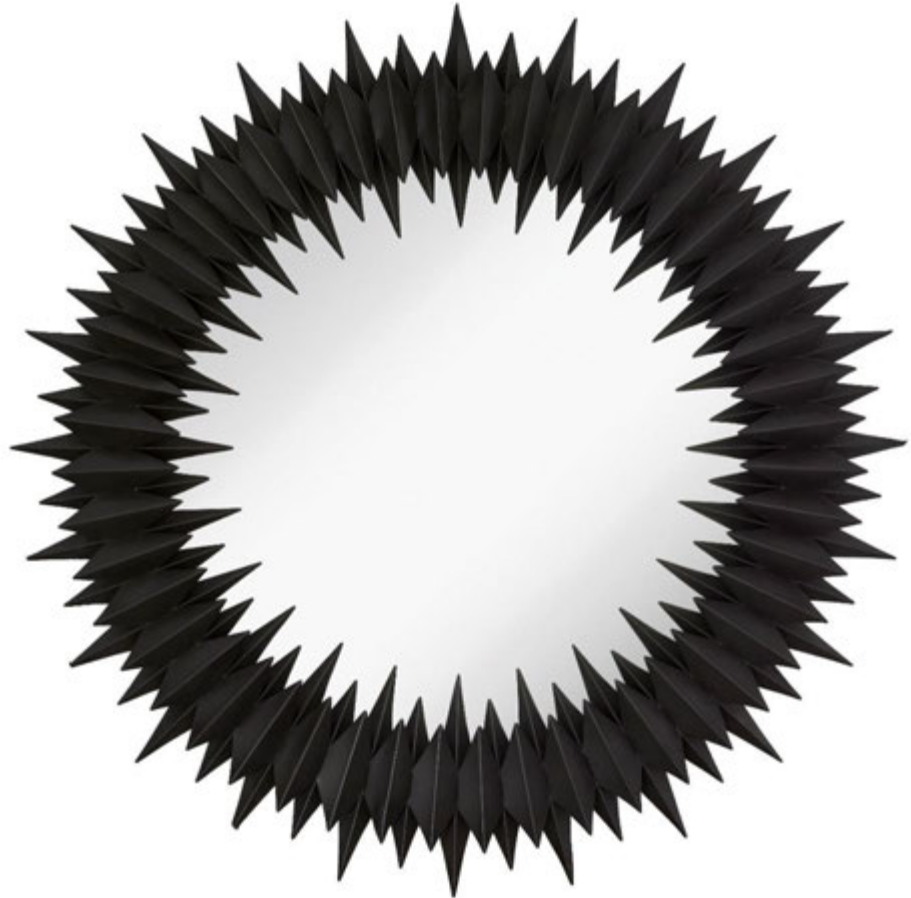

CONTACT STEPHEN BECKER TO ORDER: stephen@majesticmirror.com | (410) 336-4139