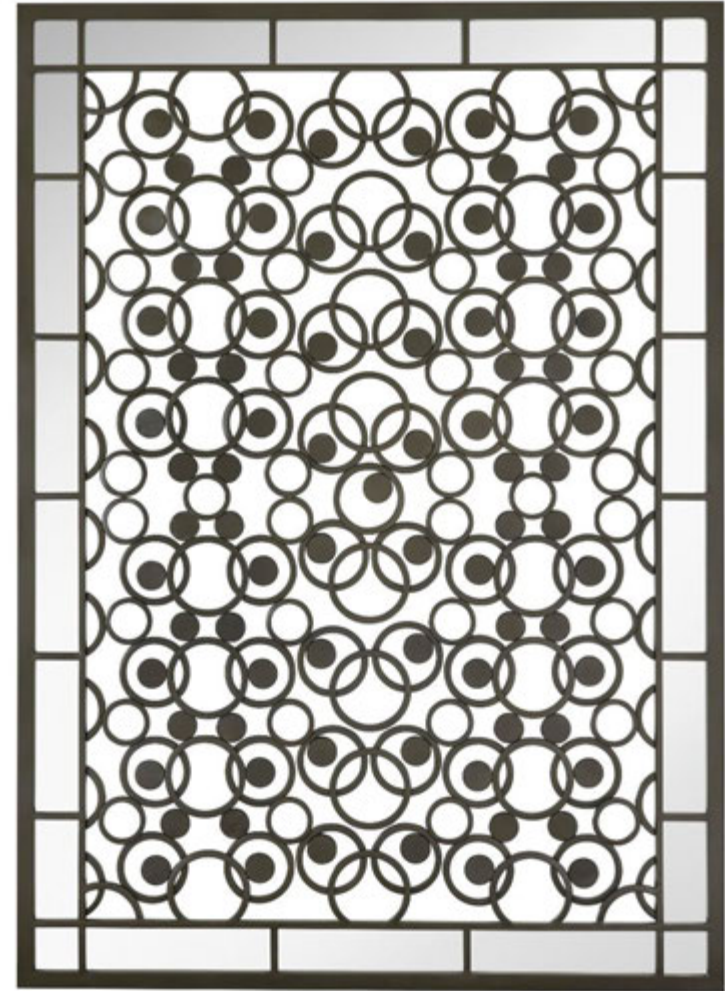

Style #: 3089-P 40" X 56" OA 38" X 54" GL
Bronze Metal