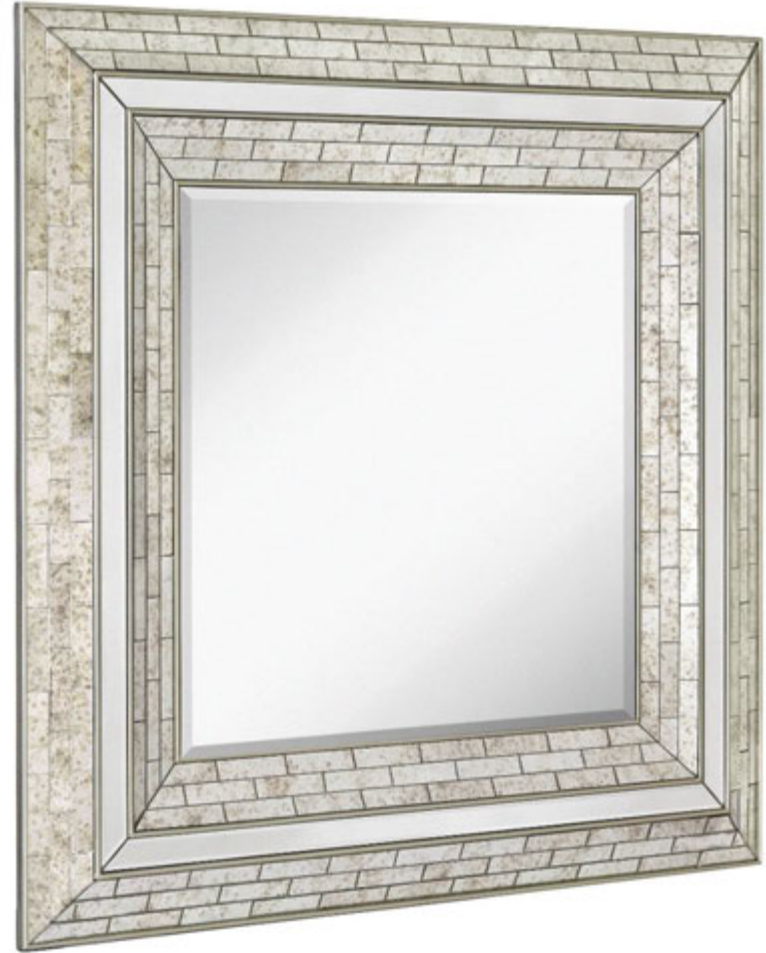

Style #: 3094-P 36" DIA OA 10" DIA GL
Antique Gold

CONTACT STEPHEN BECKER TO ORDER: stephen@majesticmirror.com | (410) 336-4139

Style #: 3095-B 32" X 43" OA 20" X 30" GL
Dark Bronze

Style #: 3096-B 32" DIA OA 20" DIA GL
Antique Pewter

Majestic
Mirror & Frame

Style #: 3097-P 46" X 29" OA 18" X 35" GL
Curved Mirror on Mirror

Majestic
Mirror & Frame

Style #: 3099-B 36" X 36" OA 22" X 23" GL
Antique Mirror Panels with Silver Leaf

CONTACT STEPHEN BECKER TO ORDER: stephen@majesticmirror.com | (410) 336-4139