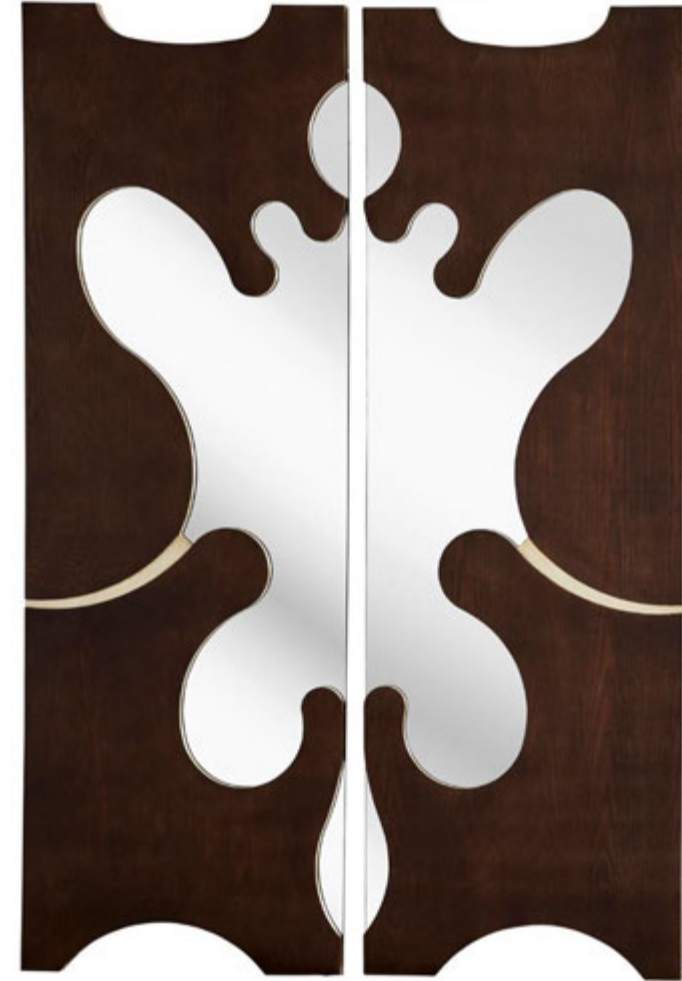

Majestic
Mirror&Frame

Style #: 2690-P 24" X 72" OA
Wenge
(set of 2)