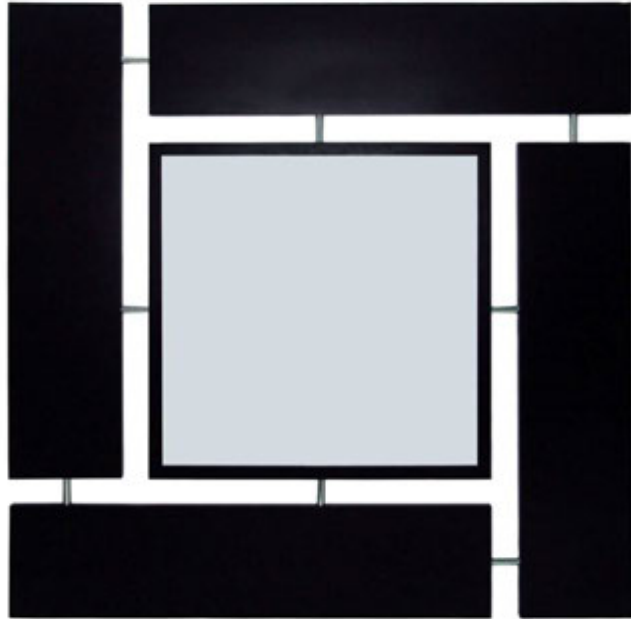

Style#: 1733-P 16" x 16" OA 8" dia GL
Wenge

Majestic
MIRROR & FRAME

Style#: 1743-P 32" dia OA 19" dia GL
Wenge

Majestic
Mirror & Frame

Style #: 1775-P 40" x 76" OA 28" x 64" GL 3" Deep
Bright Silver

CONTACT STEPHEN BECKER TO ORDER: stephen@majesticmirror.com | (410) 336-4139

Style #: 1805-P 44" x 44" OA 22" x 22" GL
Black w/ Metal Rods

Style #: 1839-B 16" x 19" OA 8" x 10" GL
Antique Silver

Majestic
MIRROR & FRAME

Style #: 1854-P 30"x 46" OA 15"x 21" GL
Silver Leaf

Majestic
MIRROR & FRAME