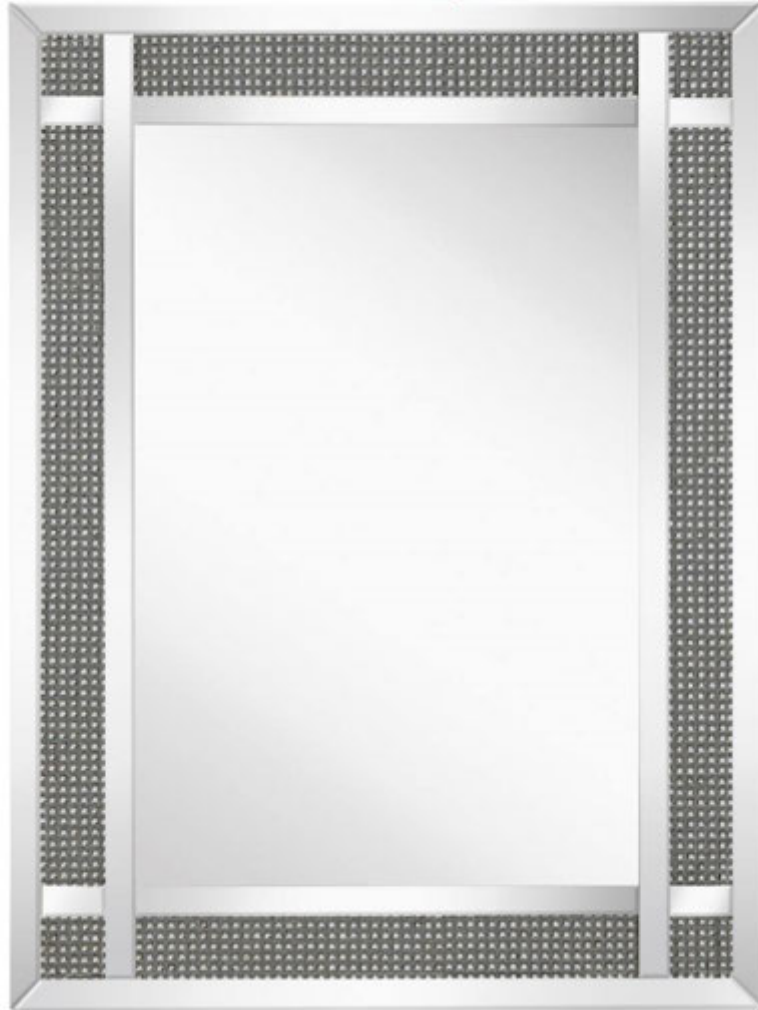

Style #: 2795-P 36" X 48" OA 24" X 36" GL
Mirror with Mirror Squares