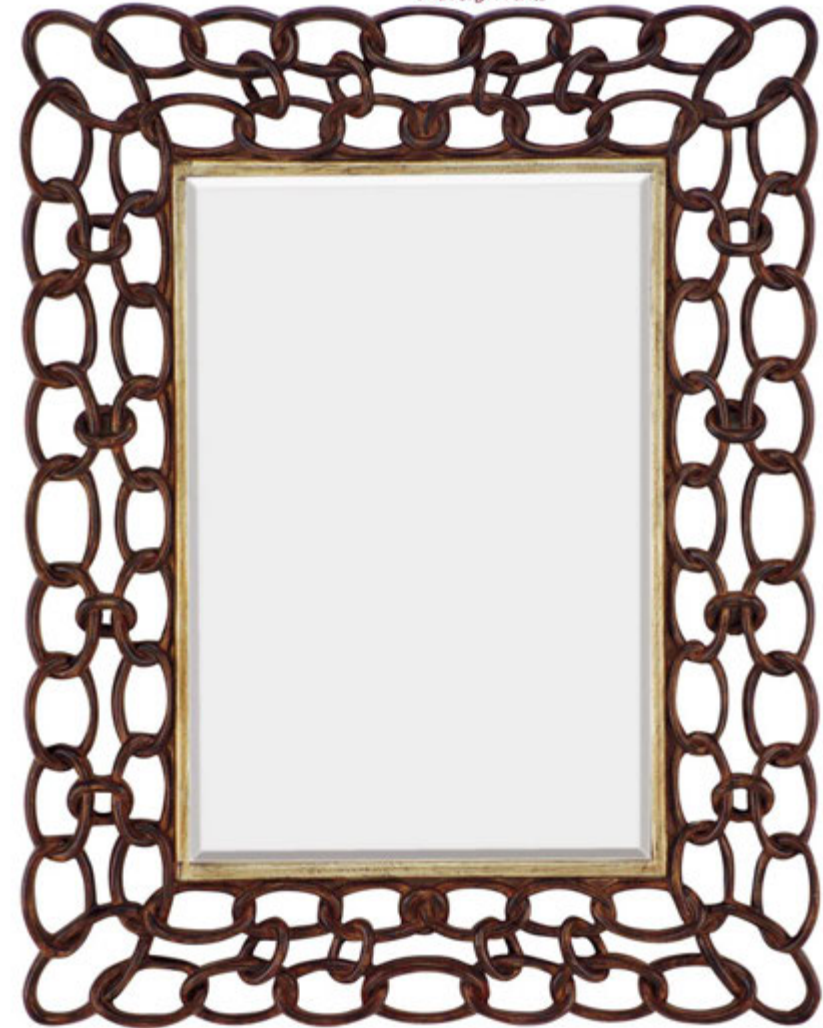

Style#: 1711-B 41" x 53" OA 24" x 36" GL
Dark Walnut w/Antique Silver Liner

CONTACT STEPHEN BECKER TO ORDER: stephen@majesticmirror.com | (410) 336-4139