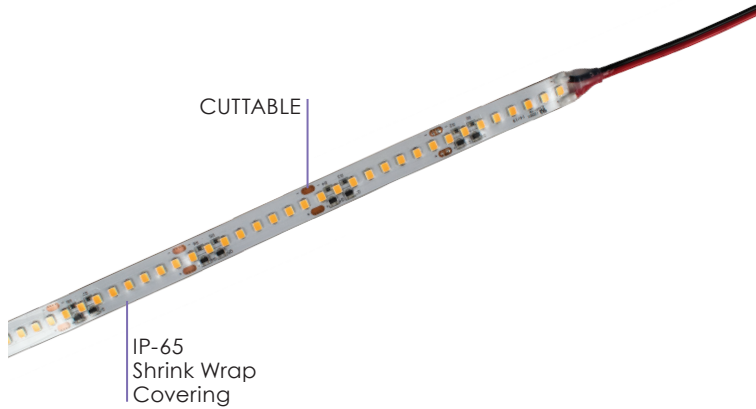

Flexible LED Light Strips

24V DC Single Row High Output Light Strip Series

CLEANLIFE® Flexible LED Light Strips are an incredible, multi-purpose, total lighting solution for anywhere and everywhere, including backlit LED mirrors and accent lighting.

FEATURES

- 24V Constant Voltage Design
- Long Lifetime, L70>50,000 Hours
- Instant On, No Flicker, Mercury Free, No UV
- Cuttable Strips
 - 17.5 and 21 Watts Per Meter Series - Every 2in
 - 10 Watts Per Meter Series - Every 4in
- Glass free for safer working conditions
- Standard Sizes Every 1/2m
- Durable, 3M Double-Sided Tape
- Industry Leading 160 Lumens Per Watt!
- TrueColor® Technology (Precise Color Temperature Range and High Color Rendering Index)
- Vertically Integrated Manufacturing Process
- IP-65 Rated for Wet and Humid Environments
- 5-Year Manufacturer's Limited Warranty
- UL Recognized Component, CE and RoHS Compliant

Market Segments

- All

SPECIFICATIONS

Dimensions	See Table
Beam Angle	120°
Operating Temp.	-4°F~+140°F
Efficacy	150-160 LPW
Application	Indoor/Outdoor
Power Supply	24V Constant Voltage
Fastening	3M Double-Sided Tape
Rating	IP-65