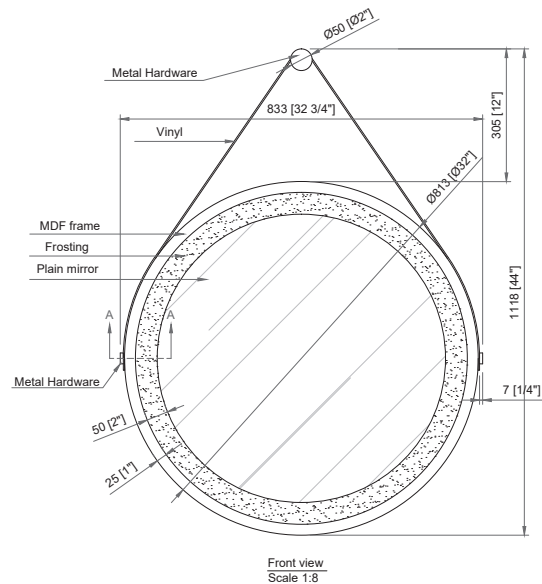

Beaux

LED MIRROR

FEATURES

- Vinyl Safety Backing
- Decorative wood frame with faux leather strap and metal hanging detail
- Forward facing task lighting
- ETL-Listed to UL STD .962 for USA and CSA Std. C22.2 for Canada
- Finger Print Protection
- 5-year limited warranty on mirror plate
- 5-year warranty on LED driver
- 5-year warranty on Premium LED strips
- Easy adjustable mounting system for installation
- 120v~277v non-dimmable driver standard
- Can be provided with cord and 90-degree flat plug, or ready for hardwire
- No minimum quantities
- Usable in damp environments

LIGHTING SPECIFICATIONS

- Standard CCT: 3,000 Kelvin (custom CCT available)
- Natural looking warm white LED color
- CRI 85+ (95+ available)
- Gen 3 LED strips are 750 lumens per foot
- Premium LED strips rated for 69,000 hours

AVAILABLE OPTIONS

- 0-10V dimming
- TRIAC dimming
- Title 24 compliance available
- Custom sizing
- Night Light
- Defogger
- Touch button dimmers on face of the mirror (no dimmable driver or dimming wall switch needed)
- Bluetooth Speaker
- LED Digital clock

5-Year Limited Warranty