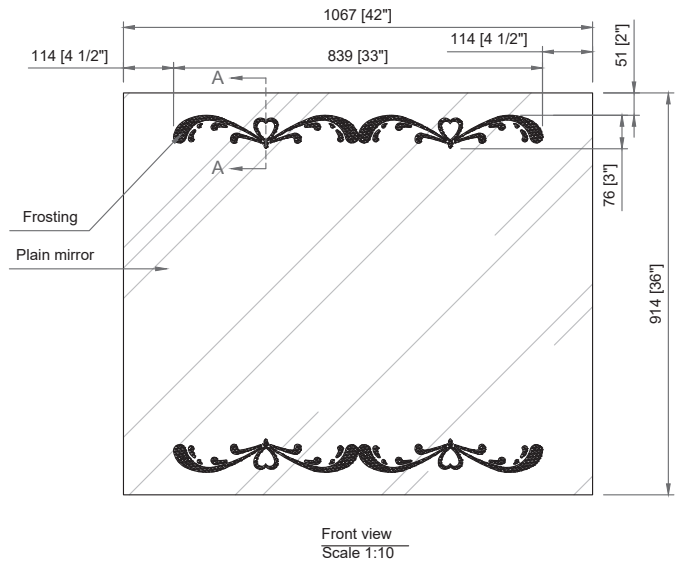

Betsy

LED MIRROR

FEATURES

- Vinyl Safety Backing
- Back-lit frosted design
- Forward facing task lighting
- ETL-Listed to UL STD .962 for USA and CSA Std. C22.2 for Canada
- Finger Print Protection
- 5-year limited warranty on mirror plate
- 5-year warranty on LED driver
- 5-year warranty on Premium LED strips
- Easy adjustable mounting system for installation
- 120v~277v non-dimmable driver standard
- Can be provided with cord and 90-degree flat plug, or ready for hardwire
- No minimum quantities
- Usable in damp environments
- ADA Compliant

LIGHTING SPECIFICATIONS

- Standard CCT: 3,000 Kelvin (custom CCT available)
- Natural looking warm white LED color
- CRI 85+ (95+ available)
- Gen 3 LED strips are 750 lumens per foot
- Premium LED strips rated for 69,000 hours

AVAILABLE OPTIONS

- 0-10V dimming
- TRIAC dimming
- Title 24 compliance available
- Custom sizing
- Night Light
- Defogger
- Touch button dimmers on face of the mirror (no dimmable driver or dimming wall switch needed)
- Bluetooth Speaker
- LED Digital clock

5-Year Limited Warranty