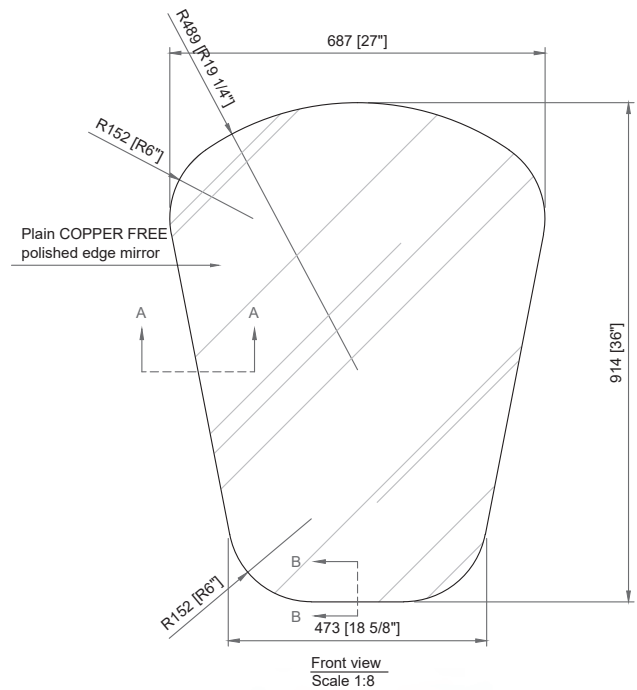

Chatwal

LED MIRROR

FEATURES

- Vinyl Safety Backing
- Surrounding wall glow from behind
- ETL-Listed to UL STD .962 for USA and CSA Std. C22.2 for Canada
- Finger Print Protection
- 5-year limited warranty on mirror plate
- 5-year warranty on LED driver
- 5-year warranty on Premium LED strips
- Easy adjustable mounting system for installation
- 120v~277v non-dimmable driver standard
- Can be provided with cord and 90-degree flat plug, or ready for hardwire
- No minimum quantities
- Usable in damp environments
- ADA Compliant

LIGHTING SPECIFICATIONS

- Standard CCT: 3,000 Kelvin (custom CCT available)
- Natural looking warm white LED color
- CRI 85+ (95+ available)
- Gen 3 LED strips are 750 lumens per foot
- Premium LED strips rated for 69,000 hours

AVAILABLE OPTIONS

- 0-10V dimming
- TRIAC dimming
- Title 24 compliance available
- Custom sizing
- Night Light
- Defogger
- Touch button dimmers on face of the mirror (no dimmable driver or dimming wall switch needed)
- Bluetooth Speaker
- LED Digital clock

5-Year Limited Warranty