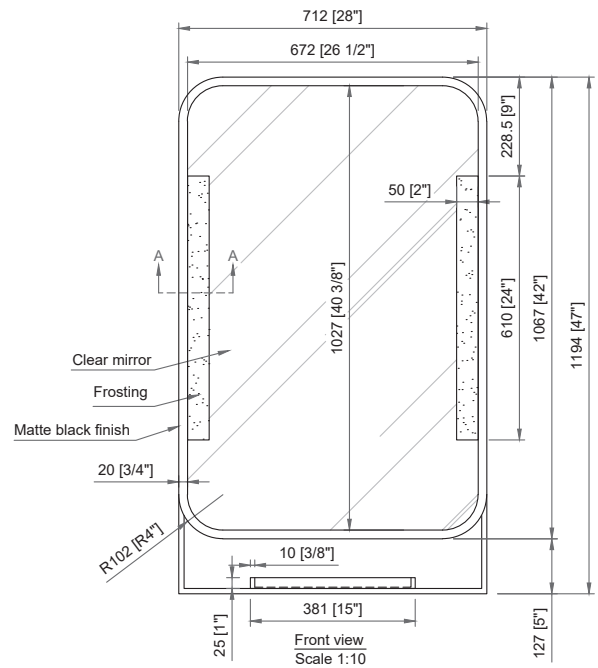

Sebastian

LED MIRROR

FEATURES

- Vinyl Safety Backing
- Forward facing task lighting on right and left sides
- Accessory shelf underneath
- ETL-Listed to UL STD .962 for USA and CSA Std. C22.2 for Canada
- Finger Print Protection
- 5-year limited warranty on mirror plate
- 5-year warranty on LED driver
- 5-year warranty on Premium LED strips
- Easy adjustable mounting system for installation
- 120v~277v non-dimmable driver standard
- Can be provided with cord and 90-degree flat plug, or ready for hardwire
- No minimum quantities
- Usable in damp environments
- ADA Compliant

LIGHTING SPECIFICATIONS

- Standard CCT: 3,000 Kelvin (custom CCT available)
- Natural looking warm white LED color
- CRI 85+ (95+ available)
- Gen 3 LED strips are 750 lumens per foot
- Premium LED strips rated for 69,000 hours

AVAILABLE OPTIONS

- 0-10V dimming
- TRIAC dimming
- Title 24 compliance available
- Custom sizing
- Night Light
- Defogger
- Touch button dimmers on face of the mirror (no dimmable driver or dimming wall switch needed)
- Bluetooth Speaker
- LED Digital clock

5-Year Limited Warranty